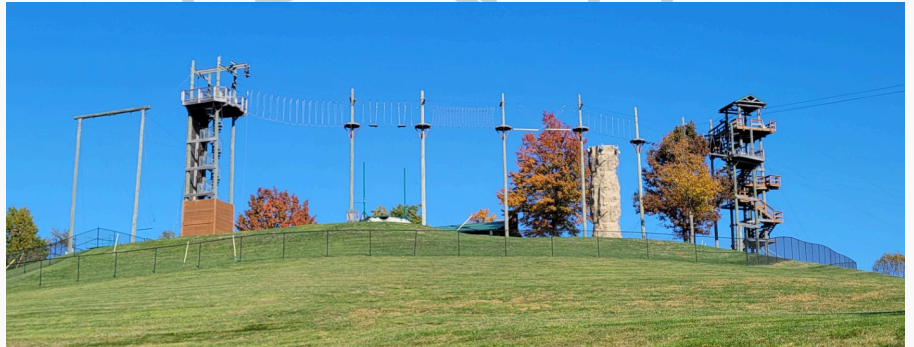

NEW SEASON, NEW ADDITION

With Grand Vue finishing up its regular season at Flurry's, we are getting ready to start the hockey and winter season at WesBanco Arena! This year new additions have been added to the menu, including milkshakes! Grand Vue Concessions are located on the East and West side of the arena. Stop by and see us!